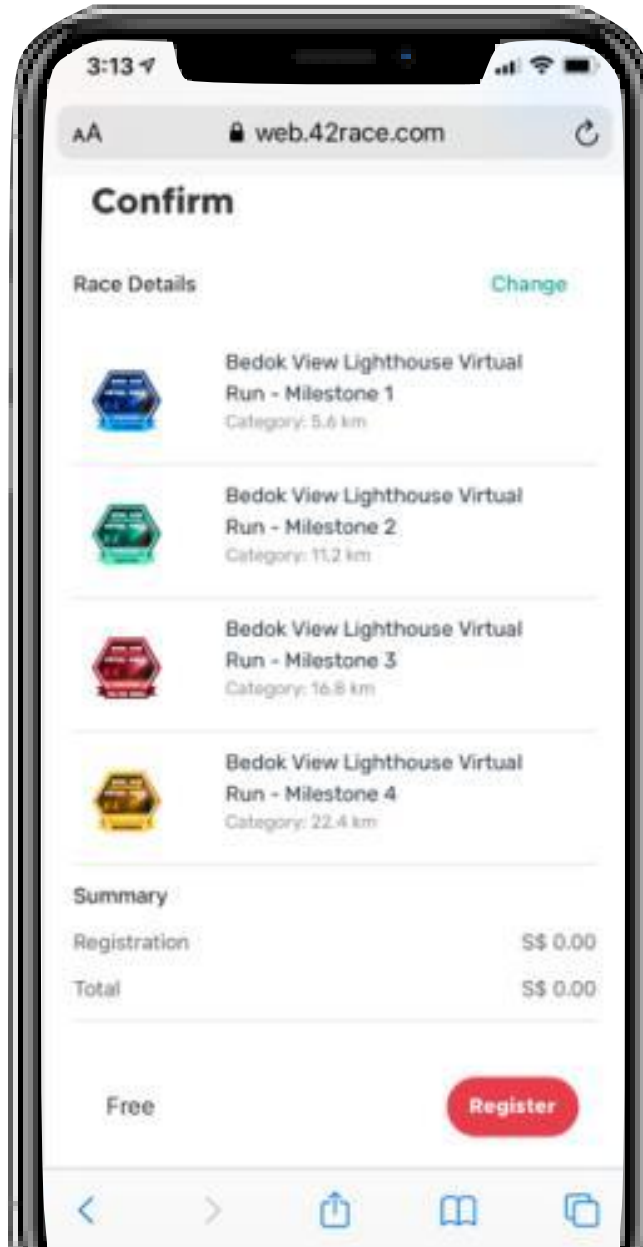

5. Confirm your registration