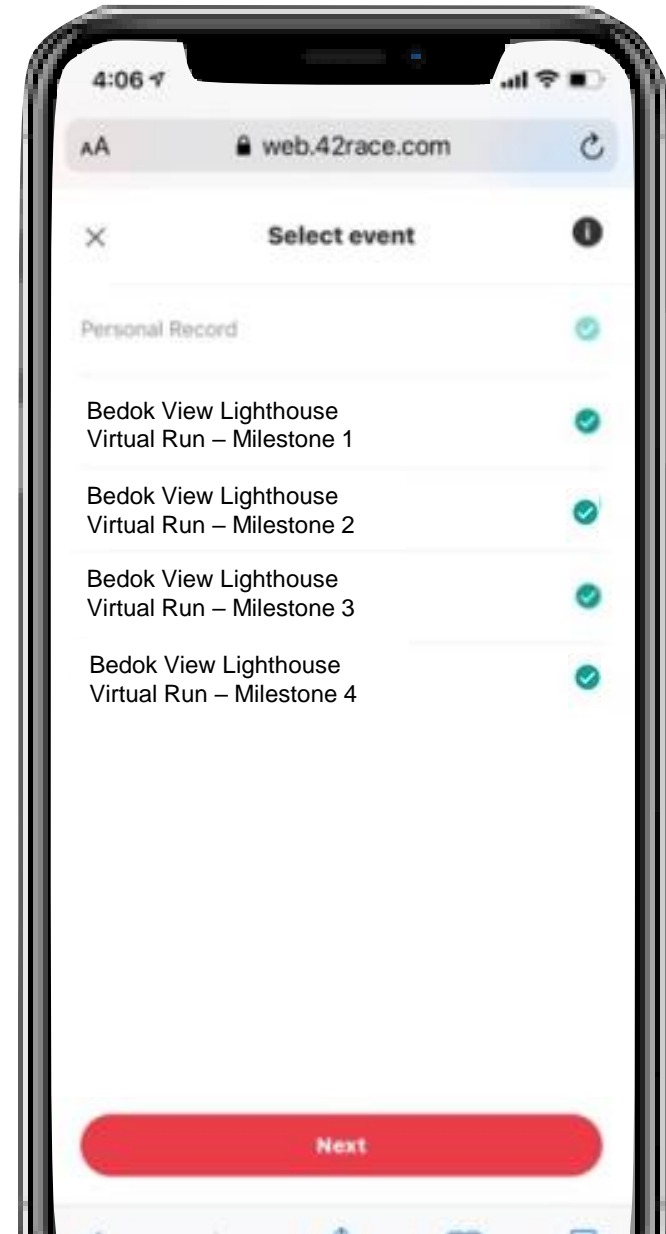

# SAMPLES OF MANUAL SUBMISSIONS (If you do not wish to use the 2 apps mentioned)

# HOW TO SUBMIT (MANUAL SUBMISSION)

1. Go to 42race.com and login into your account

2. Upon the start of event, tap on <Submit activity>

3. Click <Next>

4. Upload your activities proof,  
input the data & click <next>

5. Your progress bar will  
be updated

6. Your progress bar will be updated

7. Your e-badge will light up as well! Time to share your glory!

8. Tap <Rankings> to view the leaderboard