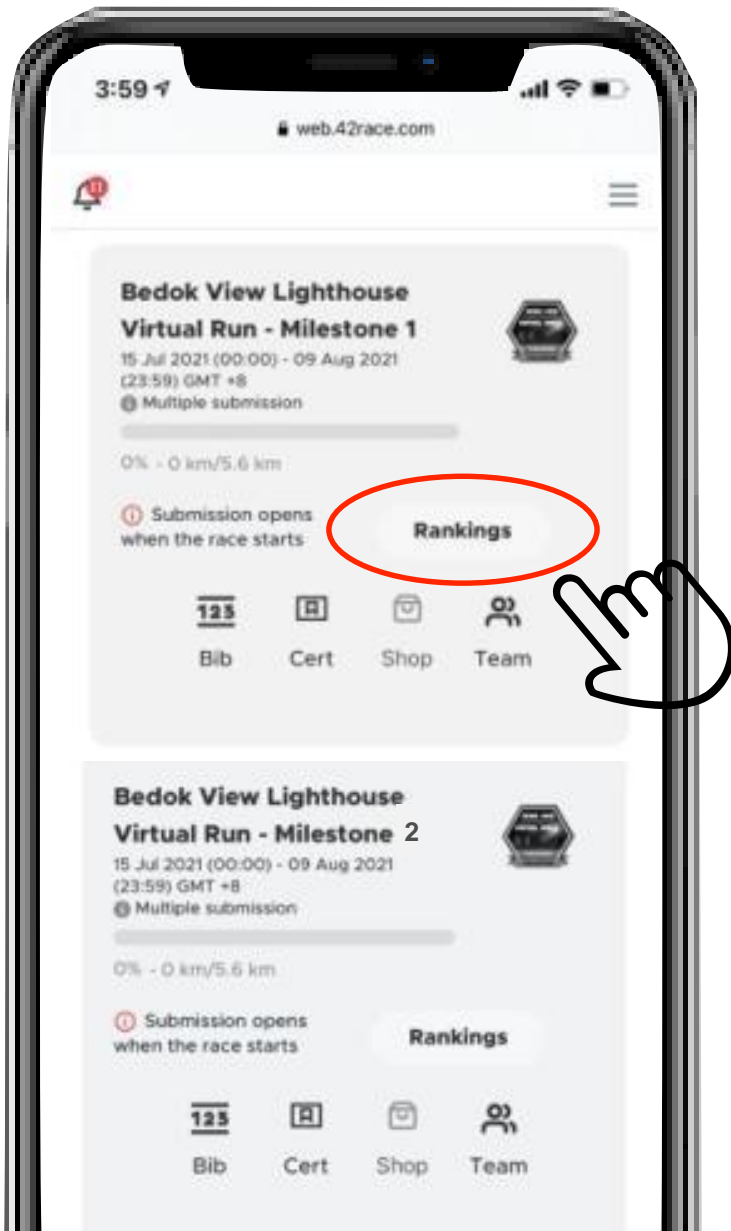

5. Your progress bar will  
be updated

6. Your progress bar will be updated

7. Your e-badge will light up as well! Time to share your glory!

8. Tap <Rankings> to view the leaderboard