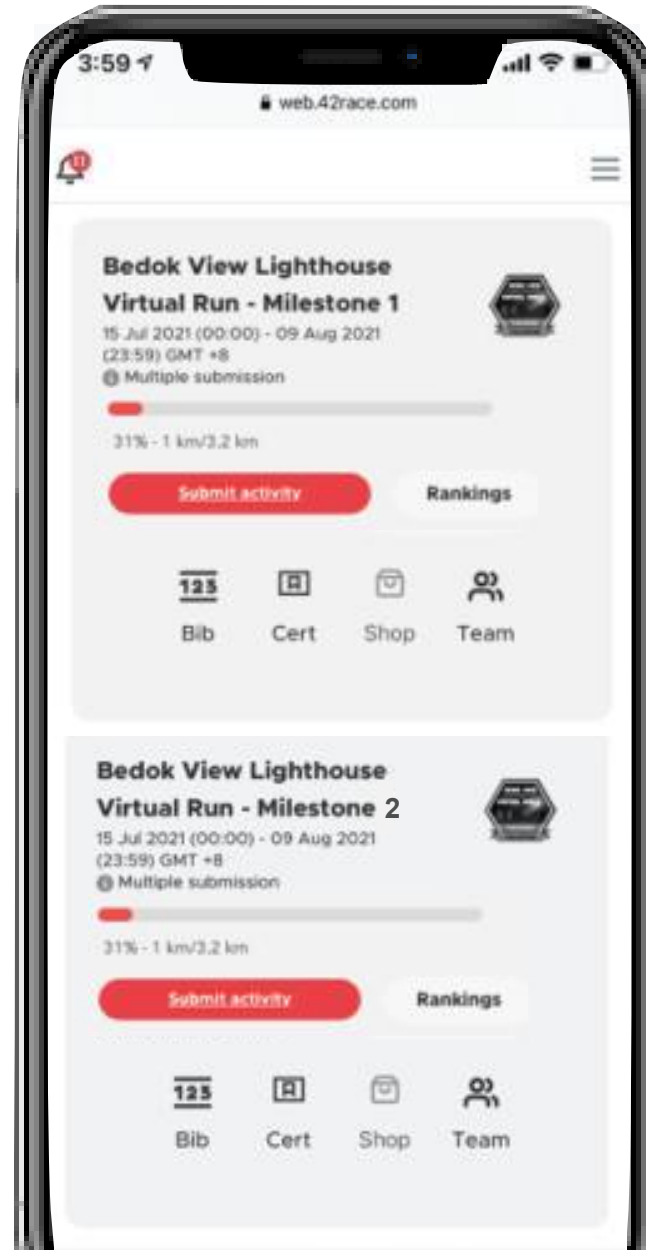

# SAMPLES OF MANUAL SUBMISSIONS (If you do not wish to use the 2 apps mentioned)

# HOW TO SUBMIT (MANUAL SUBMISSION)

1. Go to 42race.com and login into your account

2. Upon the start of event, tap on <Submit activity>

3. Click <Next>

4. Upload your activities proof,  
input the data & click <next>

5. Your progress bar will  
be updated

6. Your progress bar will be updated

7. Your e-badge will light up as well! Time to share your glory!

8. Tap <Rankings> to view the leaderboard