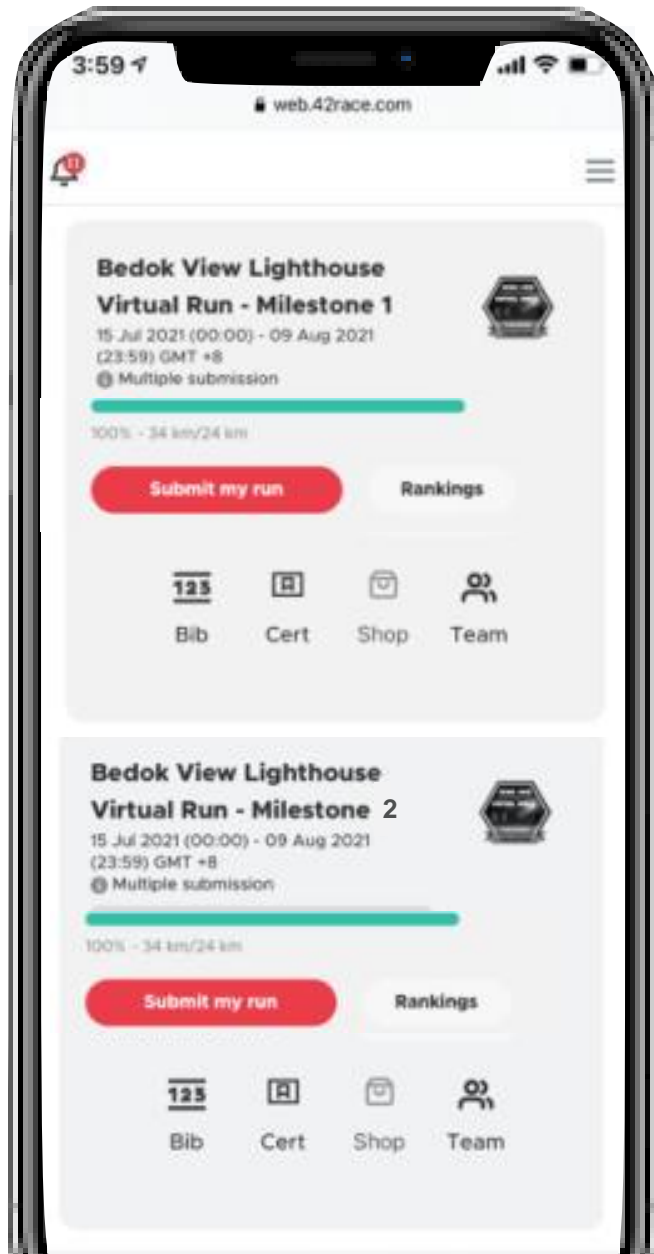

# SAMPLES OF MANUAL SUBMISSIONS (If you do not wish to use the 2 apps mentioned)

# HOW TO SUBMIT (MANUAL SUBMISSION)

1. Go to 42race.com and login into your account

2. Upon the start of event, tap on <Submit activity>

3. Click <Next>

4. Upload your activities proof,  
input the data & click <next>

5. Your progress bar will  
be updated

6. Your progress bar will be updated

7. Your e-badge will light up as well! Time to share your glory!

8. Tap <Rankings> to view the leaderboard